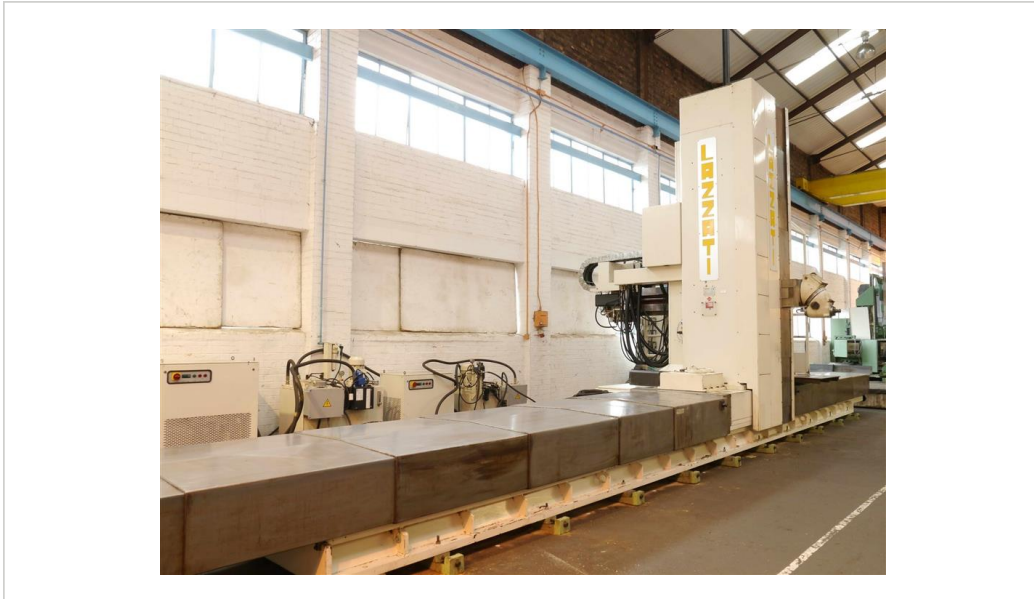

ELECTRO MOTION

SUPPLIERS OF QUALITY MACHINERY TO THE WORLD SINCE 1948

Electro Motion U.K. (Export) Ltd, 161 Barkby Road, Leicester, LE4 9LX. United Kingdom

TEL: +44 (0) 116 276 6341 FAX: +44 (0) 116 274 3048 / 246 0583

E-MAIL: sales@electromotion.co.uk WEBSITE: www.electromotion.co.uk