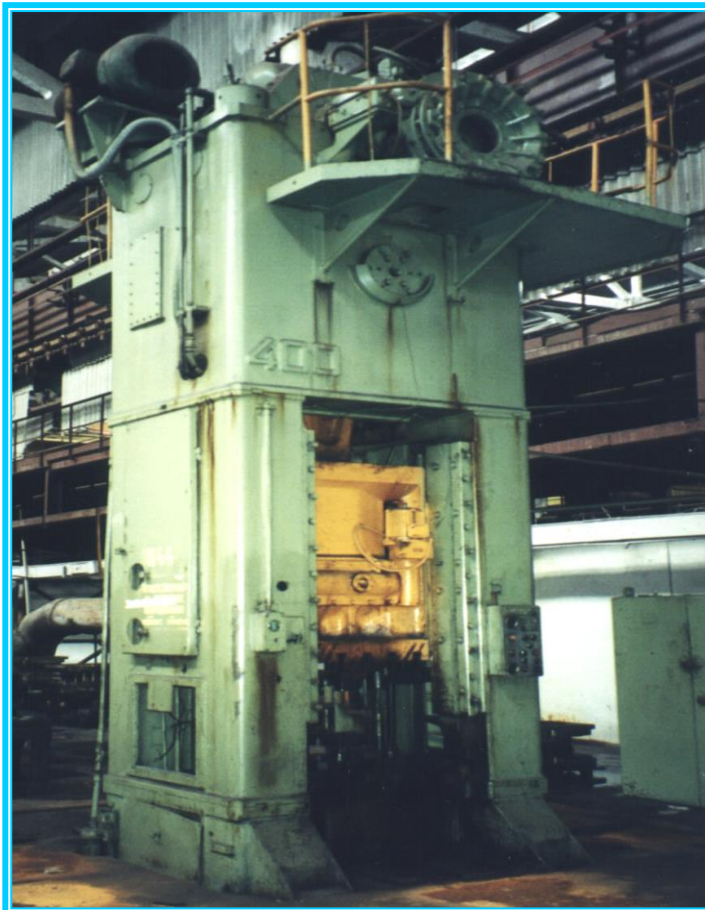

**Straight-sided RUSSIAN PRESS**  
Type KA 9536 - 400T.

**A0452**

**TECHNICAL DATA**

Capacity	400 T.
Stroke	400 mm
Daylight	630 mm
Stroking rate	25 Str./min
Adjustment	160 mm
Table area	1000 x 1000 mm
Ram area	800 x 800 mm
Height of the table over the floor	660 mm
Main Motor	40 HP
<u>Dimensions of the press:</u> 3100 x 3140 mm Height over the floor: 5930 mm	
Weight of the press	around 32 tons
<u>Remarks:</u> - 1 rod - Year of manufacture: 1985	